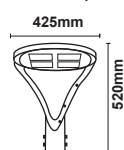

Model : ZERN-118A-60W

Dimension (mm)

Model : ZERN-118A-80W

Dimension (mm)

Model : ZERN-118A-100W

Dimension (mm)

Application

- * Easy maintenance
- Modular LED for easy replacement
- Opening and closing possible of LED module part and power supply part
- Customizable beam angle
- Temperature max 50°