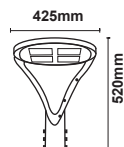

Model : ZERN-118A-60W

Dimension (mm)

Model : ZERN-118A-80W

Dimension (mm)

Model : ZERN-118A-100W

Dimension (mm)

Application

- * Easy maintenance
- Modular LED for easy replacement
- Opening and closing possible of LED module part and power supply part
- Customizable beam angle
- Temperature max 50°