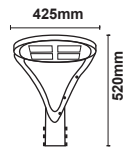

GARDEN LIGHT

Inground Light | ZERN-118A

ZERON
NEW LIGHT NEW LIFE

Garden Light ZERN-118A

3.000K 4.000K 5.000K 6.000K

■ Specification

Daya (W)	Input Voltage	Frequency Amp	LED Efikasi	Total Lumen	CRI	Temperatur Warna	Proteksi	Beam Angle	Material
60W	AC100-240V	50/60Hz	100Lm/W	6.000Lm	>70Ra	3000K-6000K, RGB	IP65	60°/90°/120°	Cast Aluminium+4.0mm +PC Lens
80W	AC100-240V	50/60Hz	100Lm/W	8.000Lm	>70Ra	3000K-6000K, RGB	IP65	60°/90°/120°	
100W	AC100-240V	50/60Hz	100Lm/W	10.000Lm	>70Ra	3000K-6000K, RGB	IP65	60°/90°/120°	

Model : ZERN-118A-60W

Dimension (mm)

Model : ZERN-118A-80W

Dimension (mm)

Model : ZERN-118A-100W

Dimension (mm)

Application

- * Easy maintenance
- Modular LED for easy replacement
- Opening and closing possible of LED module part and power supply part
- Customizable beam angle
- Temperature max 50°